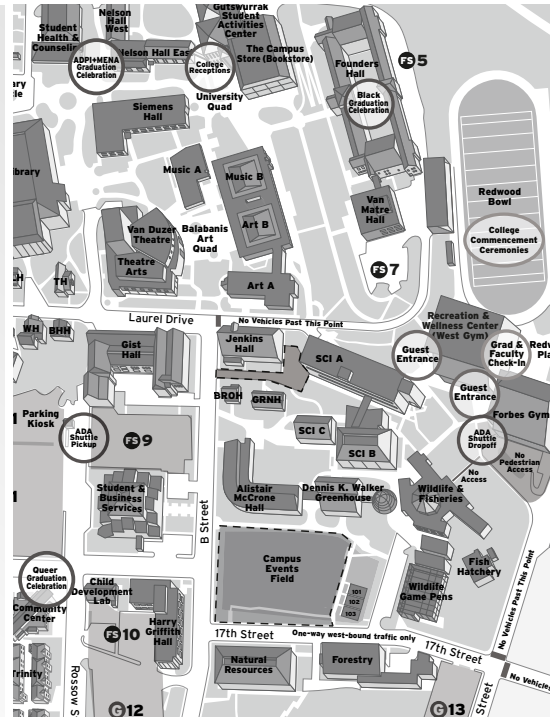

College Commencement Receptions

**University Quad
Immediately following each ceremony**

The College of Arts, Humanities & Social Sciences, the College of Natural Resources & Sciences, and the College of Professional Studies are excited to host receptions directly following their Commencement ceremonies! The receptions will be located at the University Quad. These events are a great opportunity for graduates to further celebrate each other and for guests to meet the graduates' professors and department staff while enjoying light refreshments.

Please note: shuttles will operate until around 6:00 p.m.