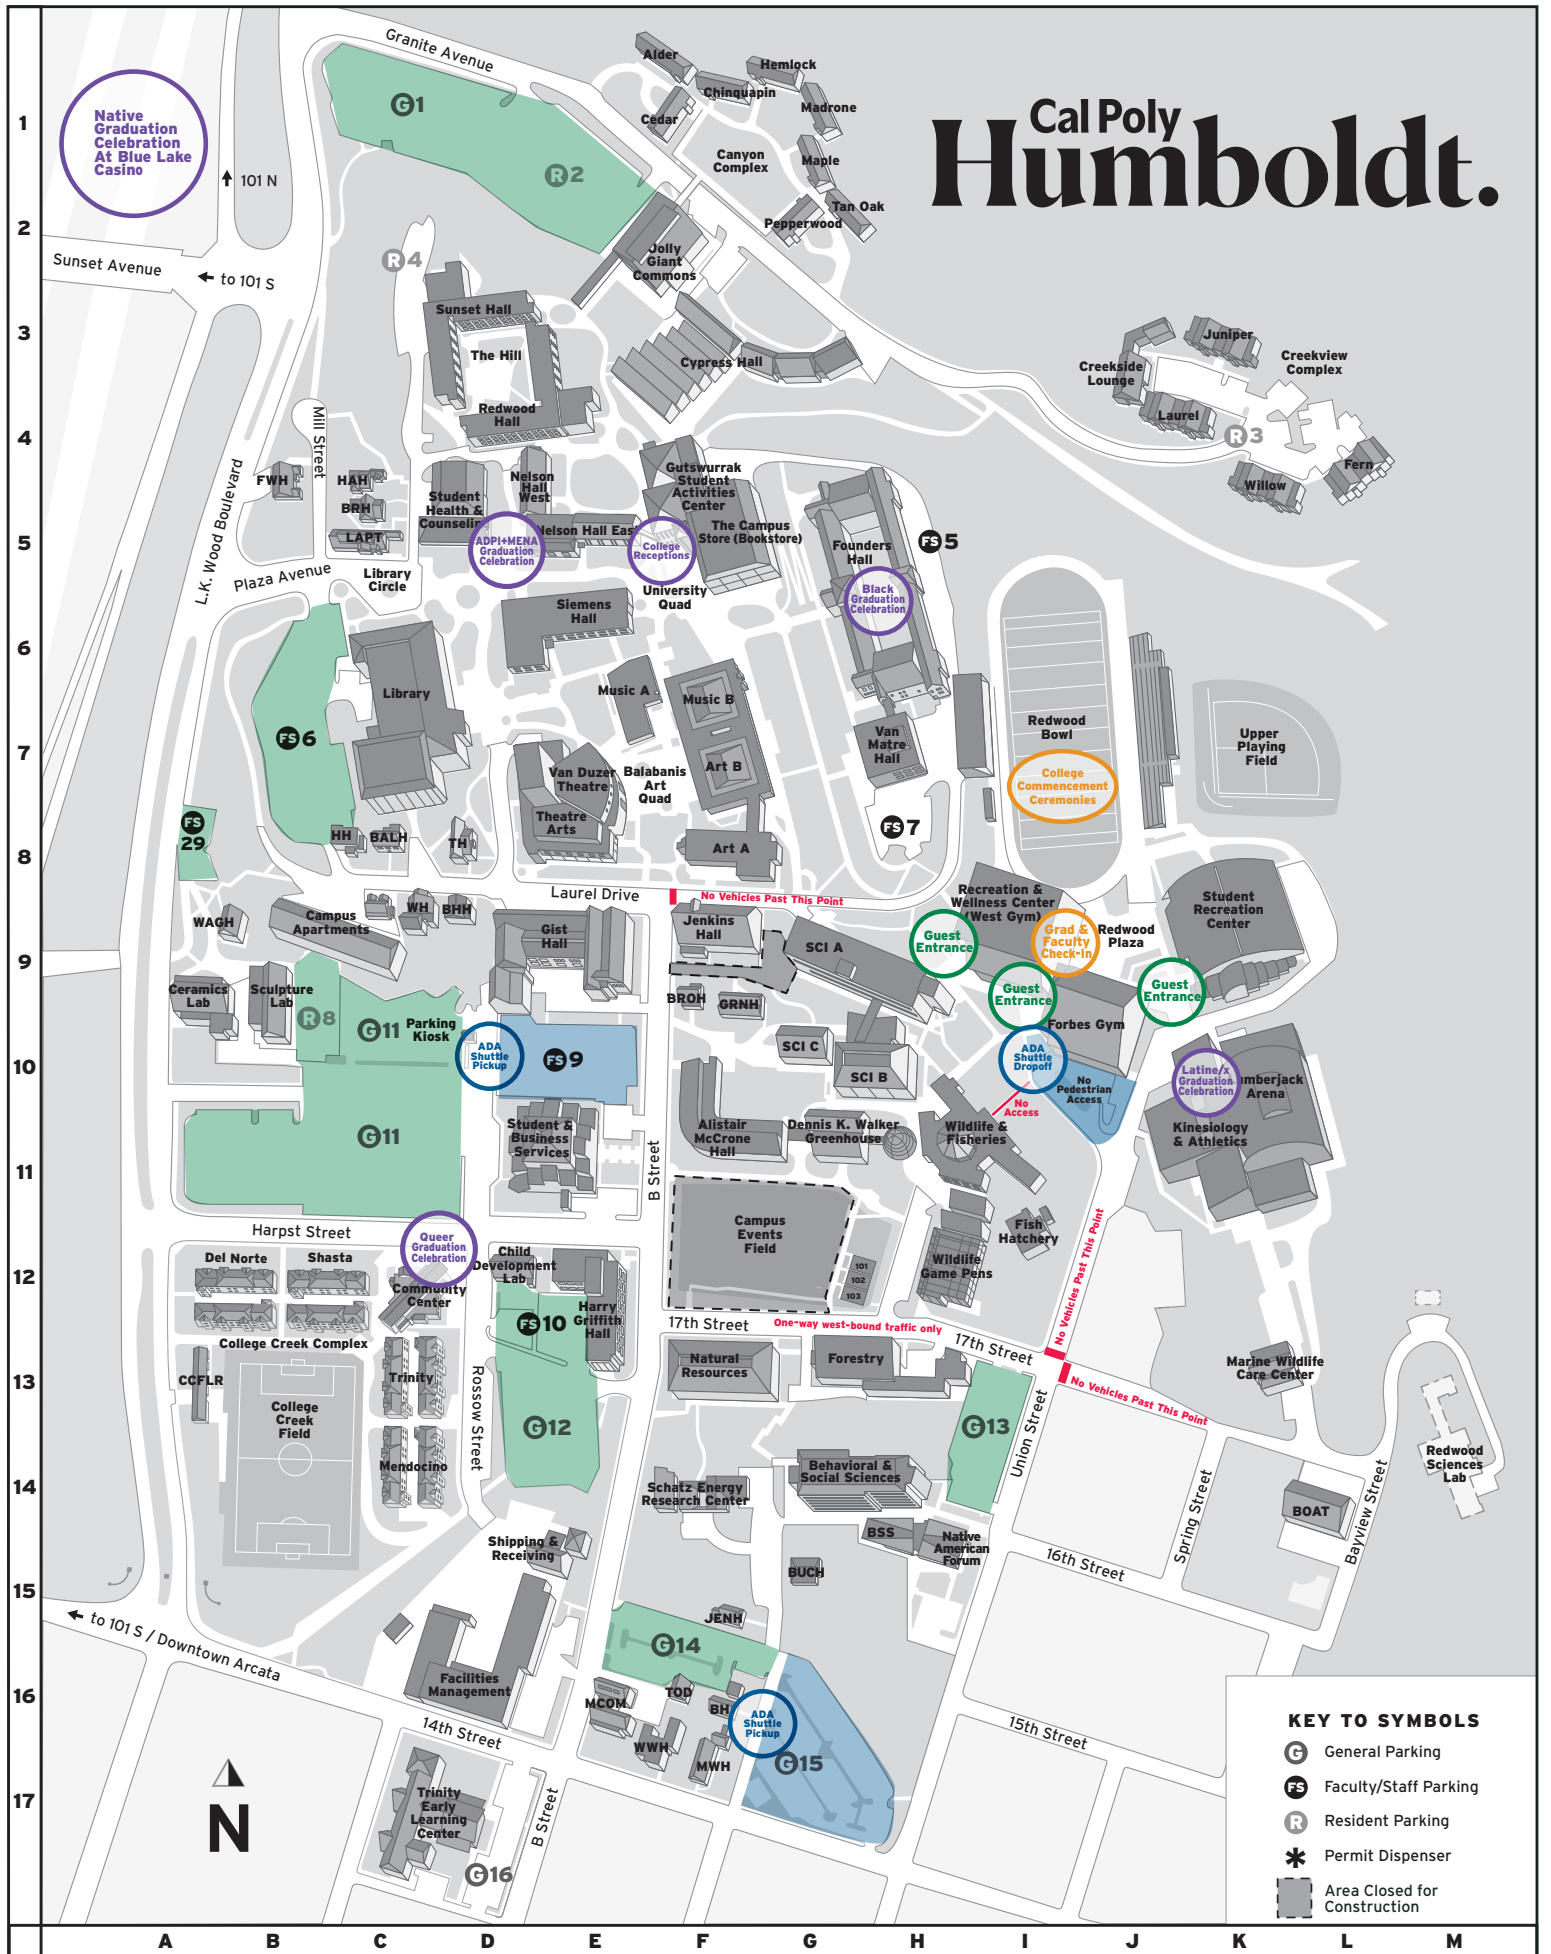

Cal Poly Humboldt.

Native Graduation Celebration At Blue Lake Casino

ADPI+MENA Graduation Celebration

College Receptions

Black Graduation Celebration

College Commencement Ceremonies

Queer Graduation Celebration

ADA Shuttle Pickup

Guest Entrance

Grad & Faculty Check-in

Guest Entrance

ADA Shuttle Dropoff

Latine/x Graduation Celebration

ADA Shuttle Pickup

KEY TO SYMBOLS

- **G** General Parking
- **FS** Faculty/Staff Parking
- **R** Resident Parking
- ***** Permit Dispenser
- **■** Area Closed for Construction